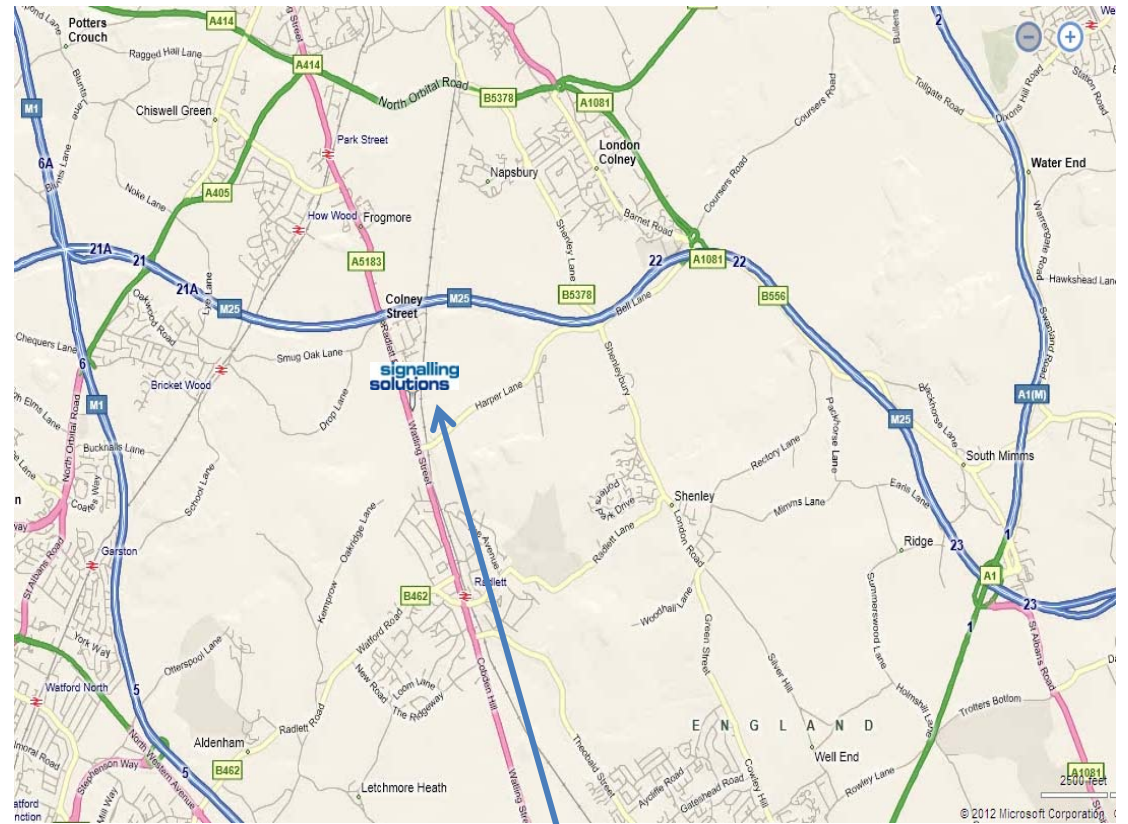

## DIRECTIONS

### From the M1

Leave the M1 at Junction 7 and 8 and merge onto A414 signposted St. Albans. At the Park Street Roundabout take the 3<sup>rd</sup> exit on to the A5183 Watling Street (signposted Radlett).

### From the M25

Exit M25 at Junction 22, take the slip road towards St. Albans. At the roundabout take the B556 (Bells Lane), pass through 2 roundabouts remaining on the B556, turn right onto A5183 Watling Street.

### By Rail

From St. Pancras International take the Midland Main Line which is part of the Thameslink service to Radlett Station. Radlett Station is 1.3 miles from the office (a 30 mins walk or 4 mins taxi ride).